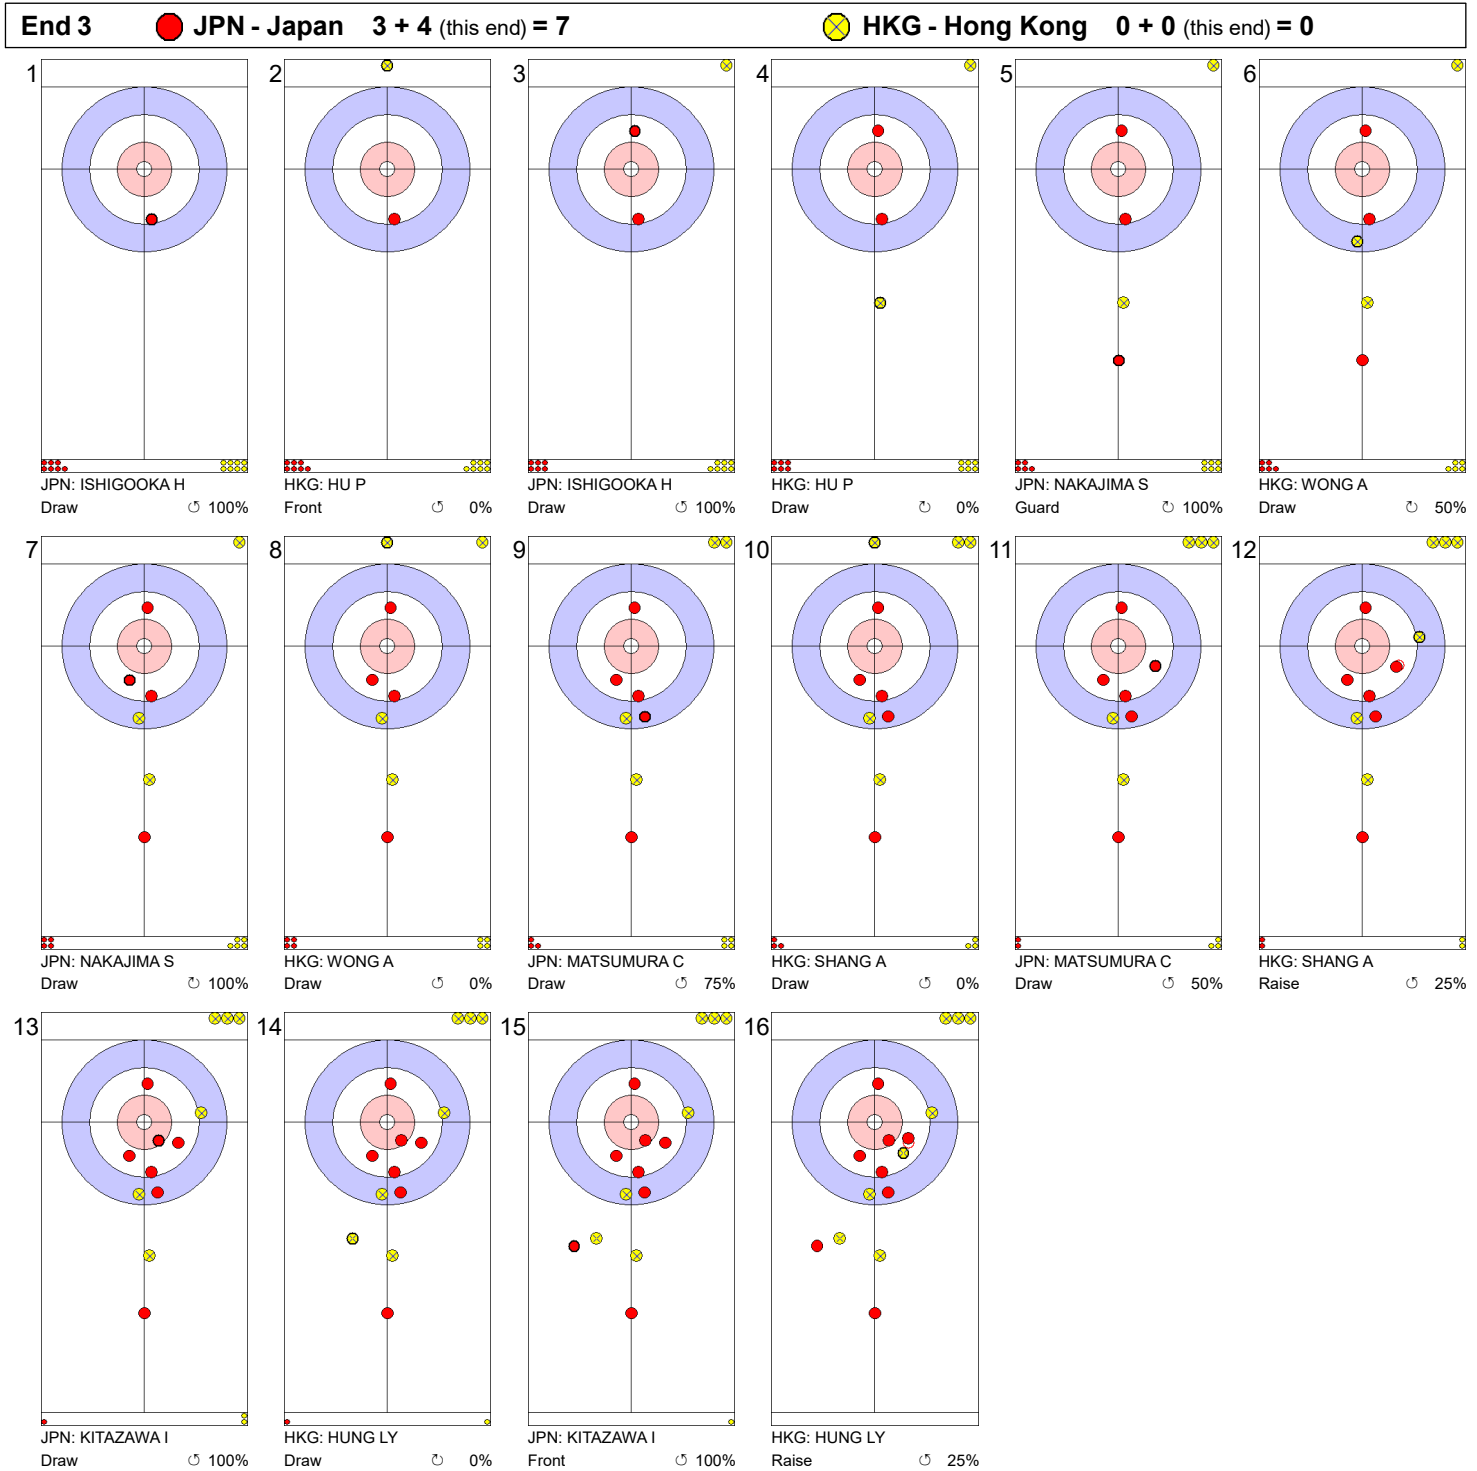

Game - Shot by Shot

Legend:
 ↻ Clockwise ↺ Counter-clockwise - Not considered

Game - Shot by Shot

Legend:
 ↻ Clockwise ↺ Counter-clockwise - Not considered

Game - Shot by Shot

Legend:
 ↻ Clockwise ↺ Counter-clockwise - Not considered

Game - Shot by Shot

End 4 ● **JPN - Japan 7 + 0 (this end) = 7** ⊗ **HKG - Hong Kong 0 + 1 (this end) = 1**

Legend:
 ↻ Clockwise ↺ Counter-clockwise - Not considered

Game - Shot by Shot

Legend:
 ↻ Clockwise ↺ Counter-clockwise - Not considered

Game - Shot by Shot

Legend:

↻	Clockwise	↻	Counter-clockwise	-	Not considered
---	-----------	---	-------------------	---	----------------

Game - Shot by Shot

Legend:
 ↻ Clockwise ↺ Counter-clockwise - Not considered