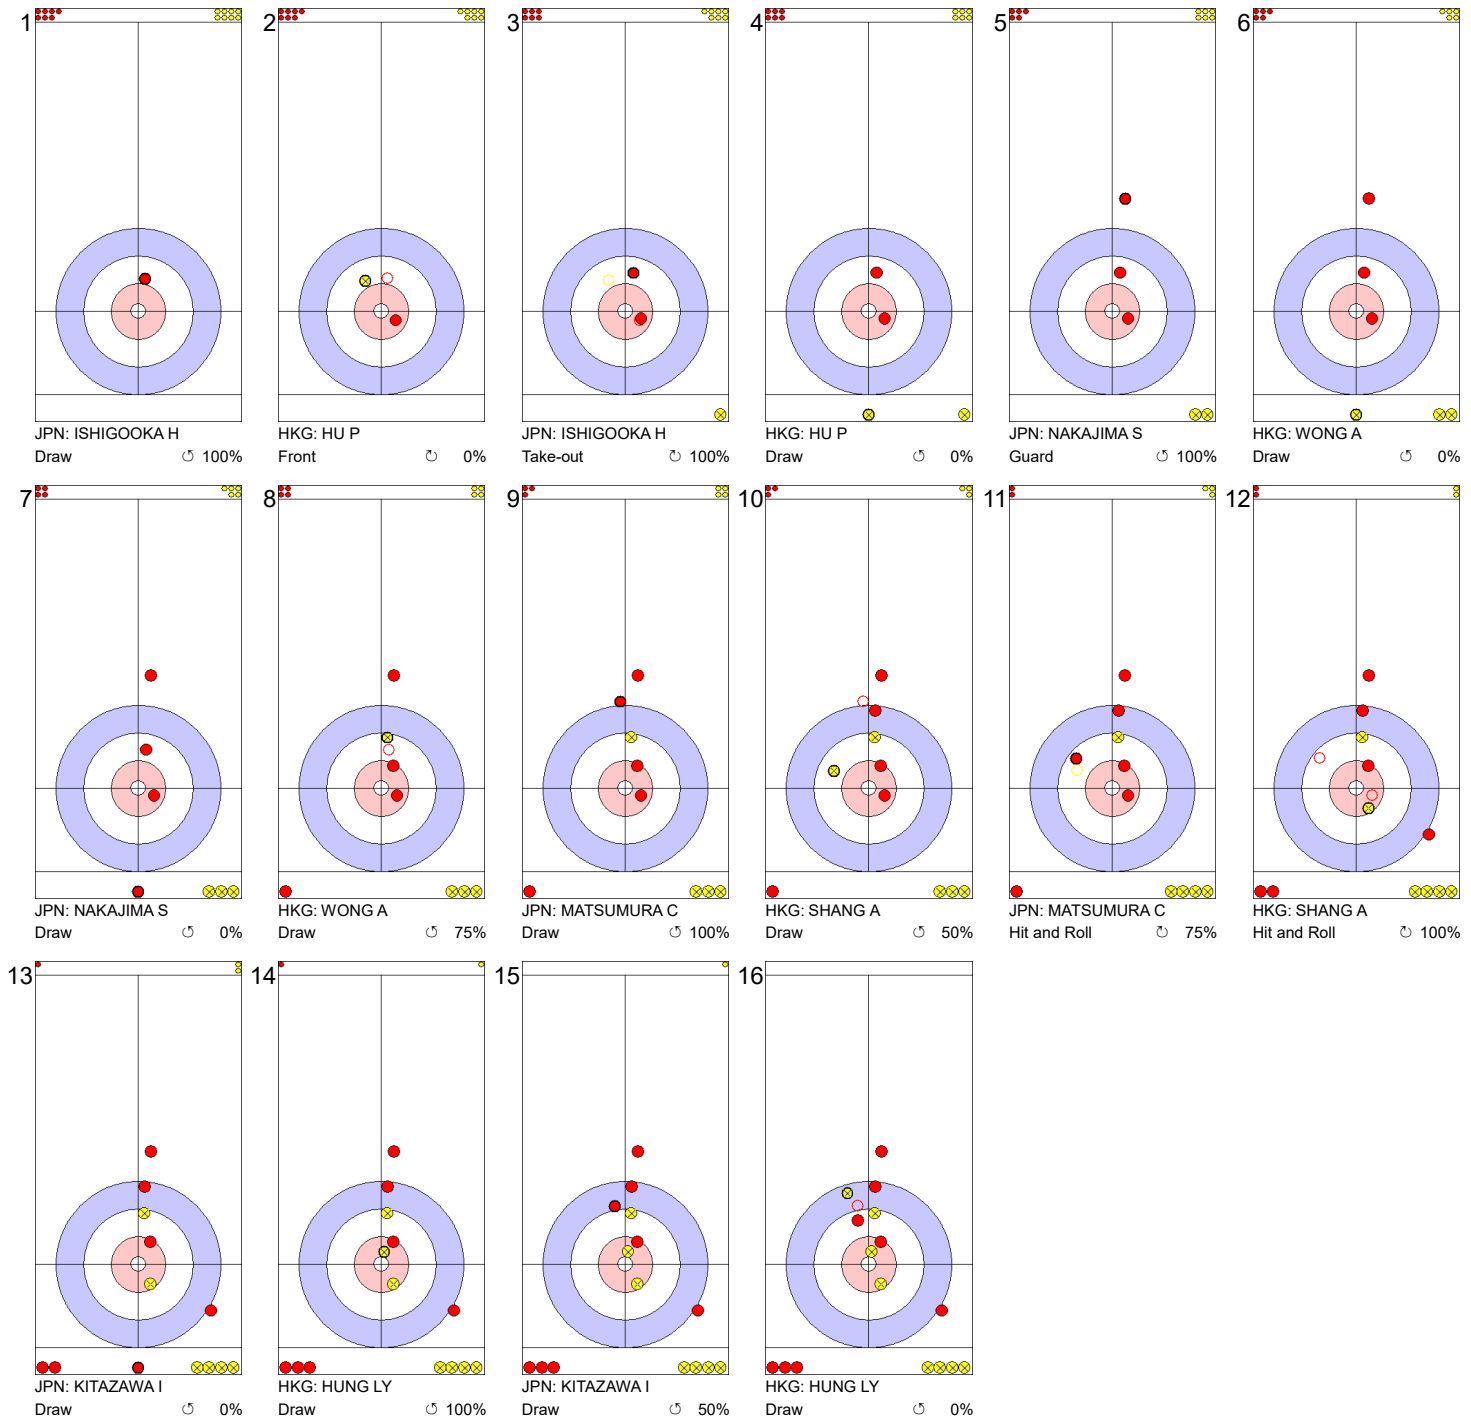

Game - Shot by Shot

Legend:
 ↻ Clockwise ↺ Counter-clockwise - Not considered

Game - Shot by Shot

Legend:
 ↻ Clockwise ↺ Counter-clockwise - Not considered

Game - Shot by Shot

Legend:
 ↻ Clockwise ↺ Counter-clockwise - Not considered

Game - Shot by Shot

End 4 ● **JPN - Japan 7 + 0 (this end) = 7** ⊗ **HKG - Hong Kong 0 + 1 (this end) = 1**

Legend:
 ↻ Clockwise ↺ Counter-clockwise - Not considered

Game - Shot by Shot

Legend:
 ↻ Clockwise ↺ Counter-clockwise - Not considered

Game - Shot by Shot

Legend:

↻	Clockwise	↻	Counter-clockwise	-	Not considered
---	-----------	---	-------------------	---	----------------

Game - Shot by Shot

Legend:
 ↻ Clockwise ↺ Counter-clockwise - Not considered