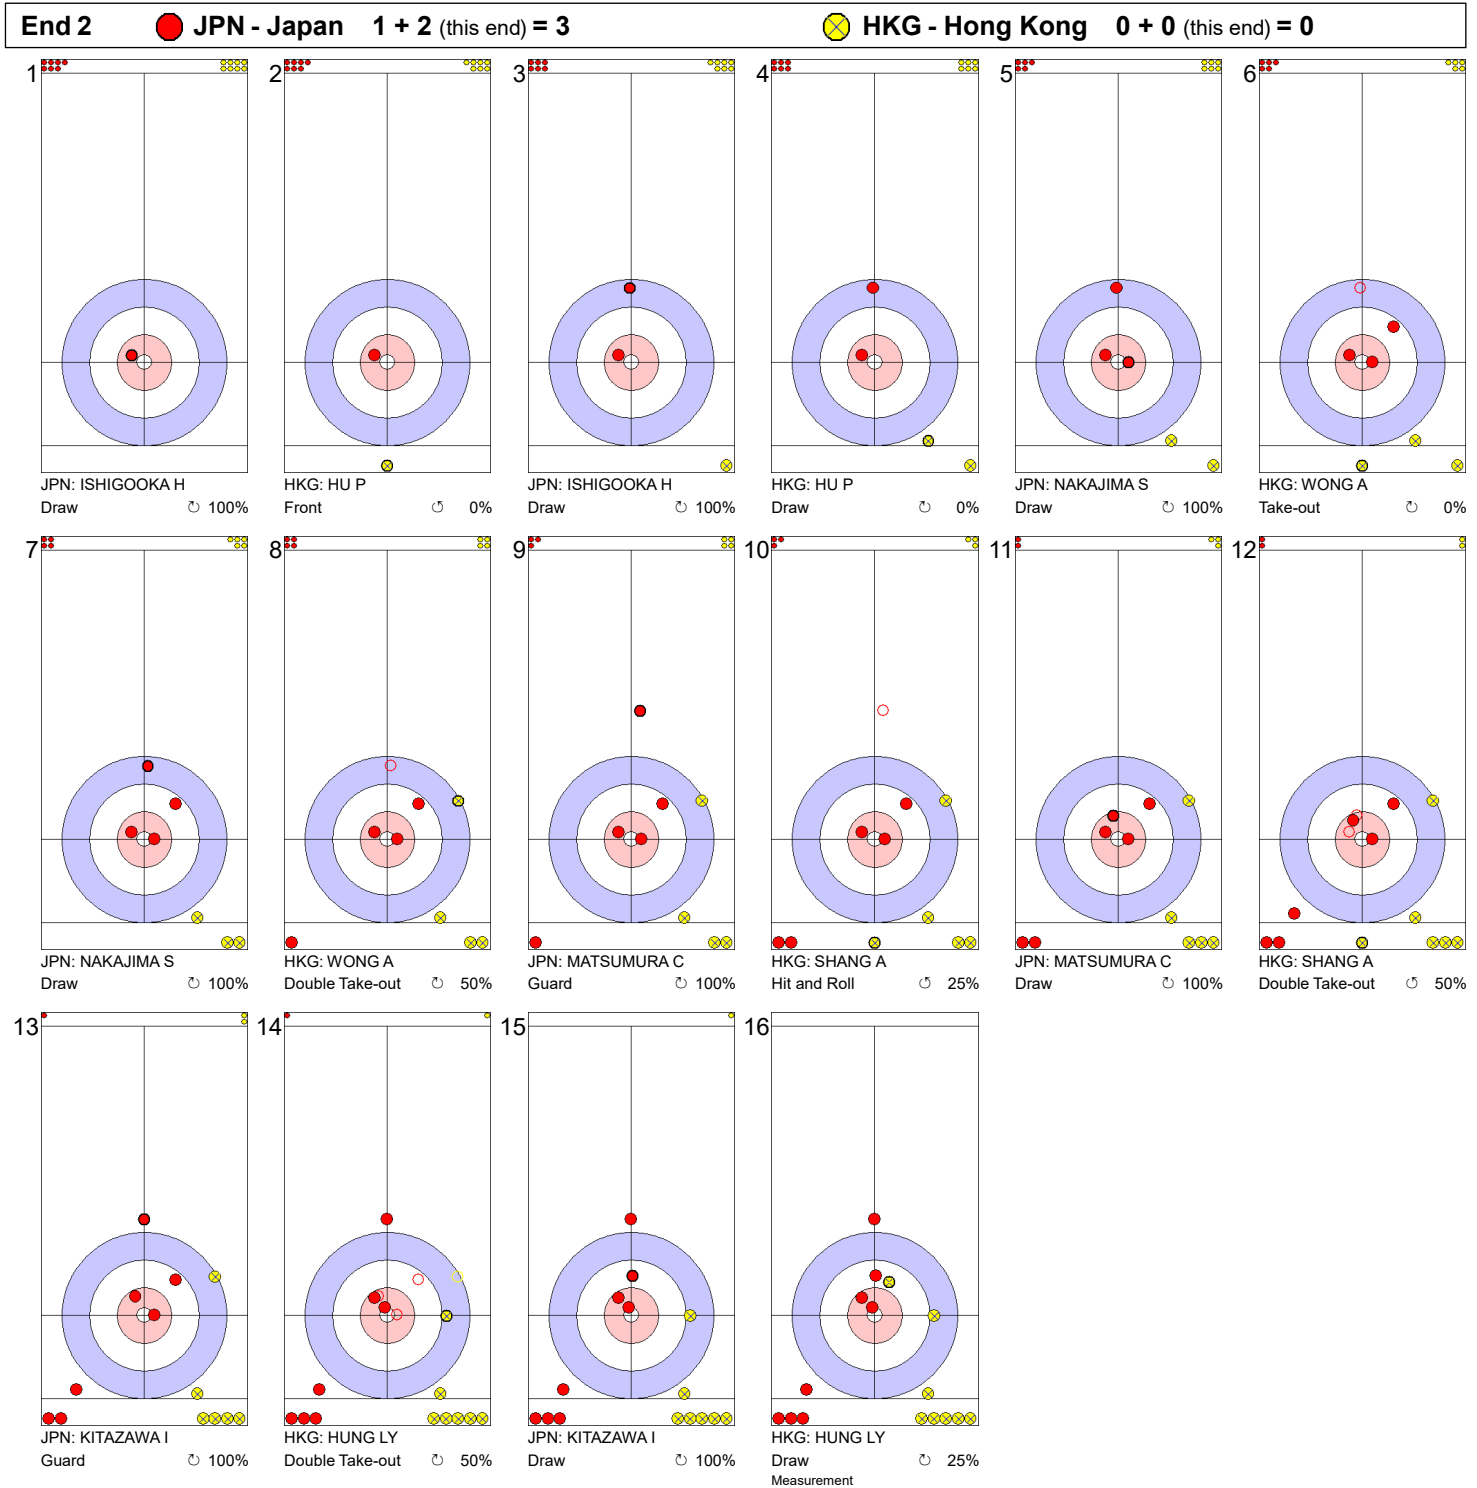

Game - Shot by Shot

Legend:
 ↻ Clockwise ↺ Counter-clockwise - Not considered

Game - Shot by Shot

Legend:
 ↻ Clockwise ↺ Counter-clockwise - Not considered

Game - Shot by Shot

Legend:
 ↻ Clockwise ↺ Counter-clockwise - Not considered

Game - Shot by Shot

End 4 ● **JPN - Japan 7 + 0 (this end) = 7** ⊗ **HKG - Hong Kong 0 + 1 (this end) = 1**

Legend:
 ↻ Clockwise ↺ Counter-clockwise - Not considered

Game - Shot by Shot

Legend:
 ↻ Clockwise ↺ Counter-clockwise - Not considered

Game - Shot by Shot

Legend:

↻	Clockwise	↻	Counter-clockwise	-	Not considered
---	-----------	---	-------------------	---	----------------

Game - Shot by Shot

Legend:
 ↻ Clockwise ↺ Counter-clockwise - Not considered