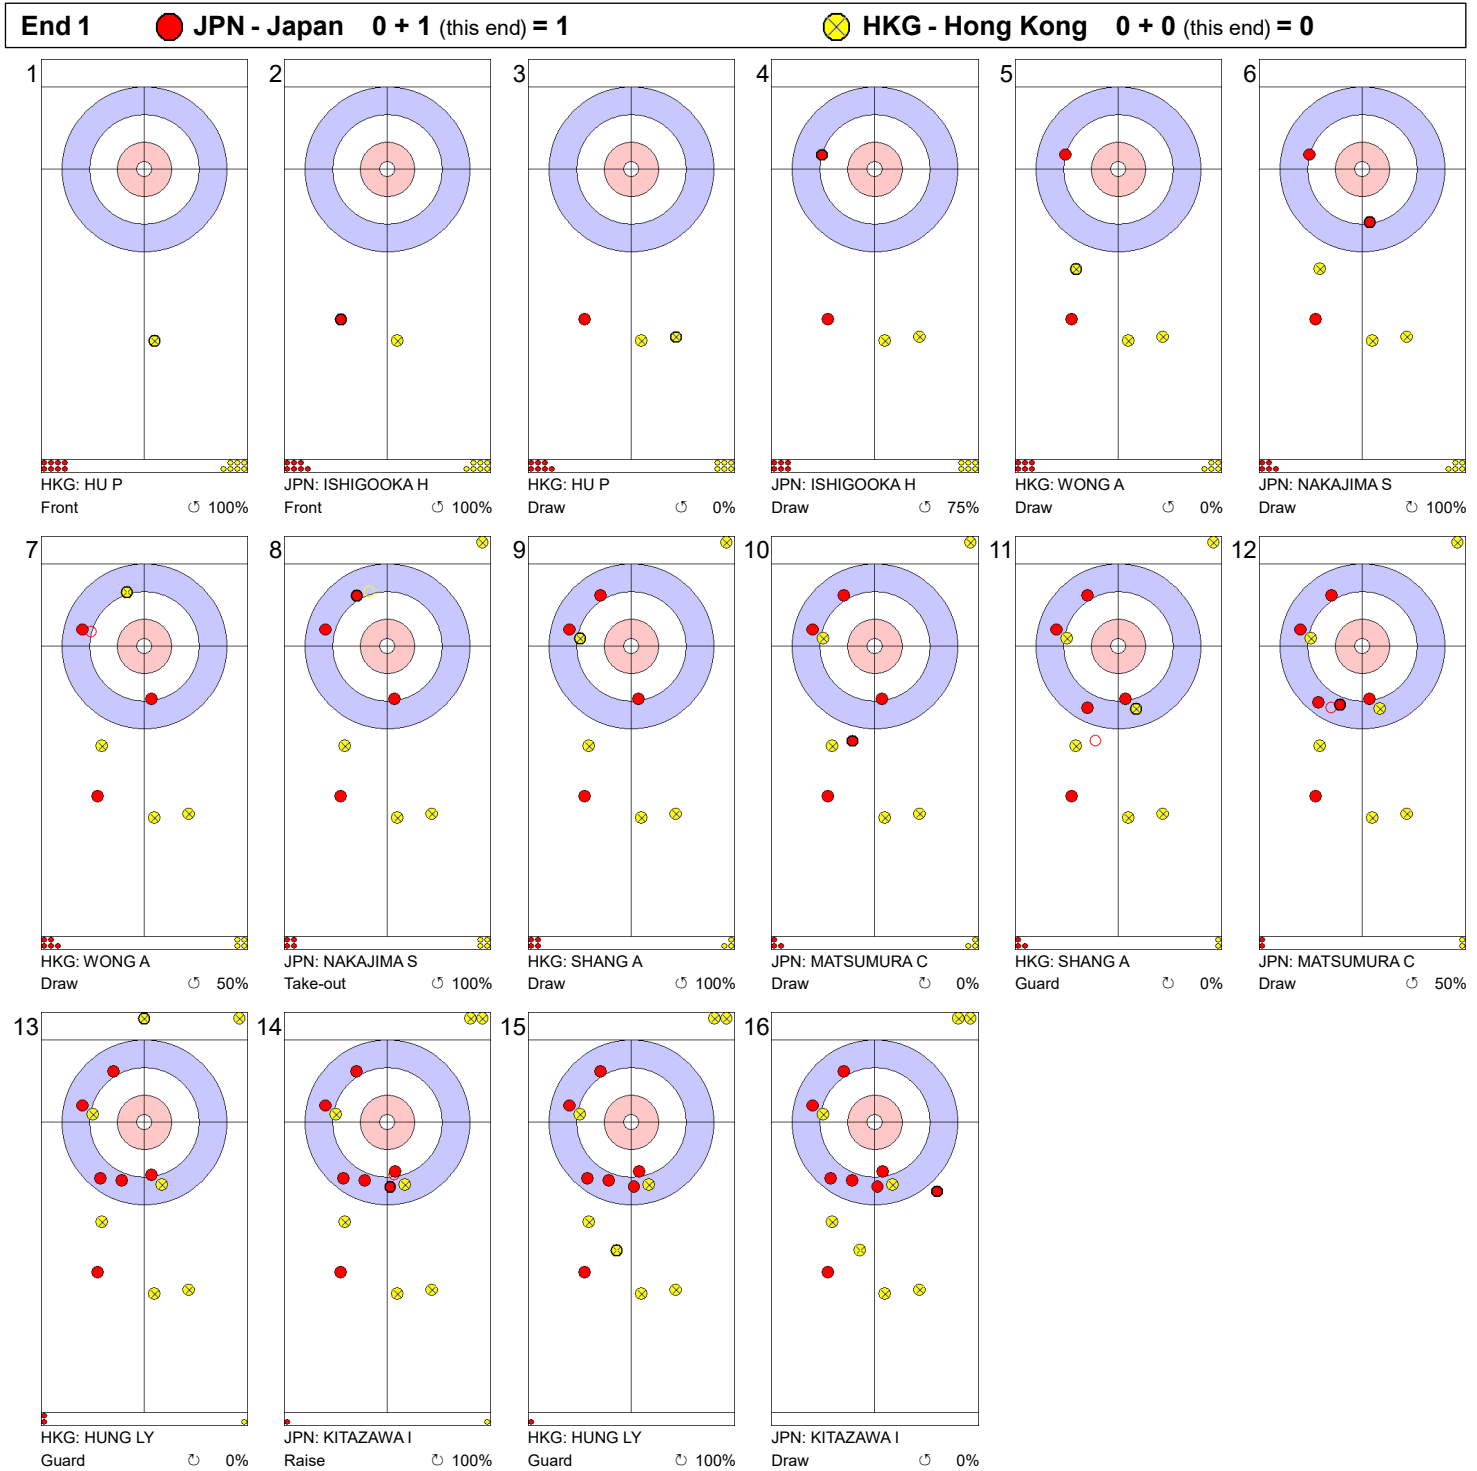

Game - Shot by Shot

Legend:
 ↻ Clockwise ↺ Counter-clockwise - Not considered

Game - Shot by Shot

Legend:
 ↻ Clockwise ↺ Counter-clockwise - Not considered

Game - Shot by Shot

Legend:
 ↻ Clockwise ↺ Counter-clockwise - Not considered

Game - Shot by Shot

End 4 ● **JPN - Japan 7 + 0 (this end) = 7** ⊗ **HKG - Hong Kong 0 + 1 (this end) = 1**

Legend:
 ↻ Clockwise ↺ Counter-clockwise - Not considered

Game - Shot by Shot

Legend:
 ↻ Clockwise ↺ Counter-clockwise - Not considered

Game - Shot by Shot

Legend:

↻	Clockwise	↻	Counter-clockwise	-	Not considered
---	-----------	---	-------------------	---	----------------

Game - Shot by Shot

Legend:
 ↻ Clockwise ↺ Counter-clockwise - Not considered