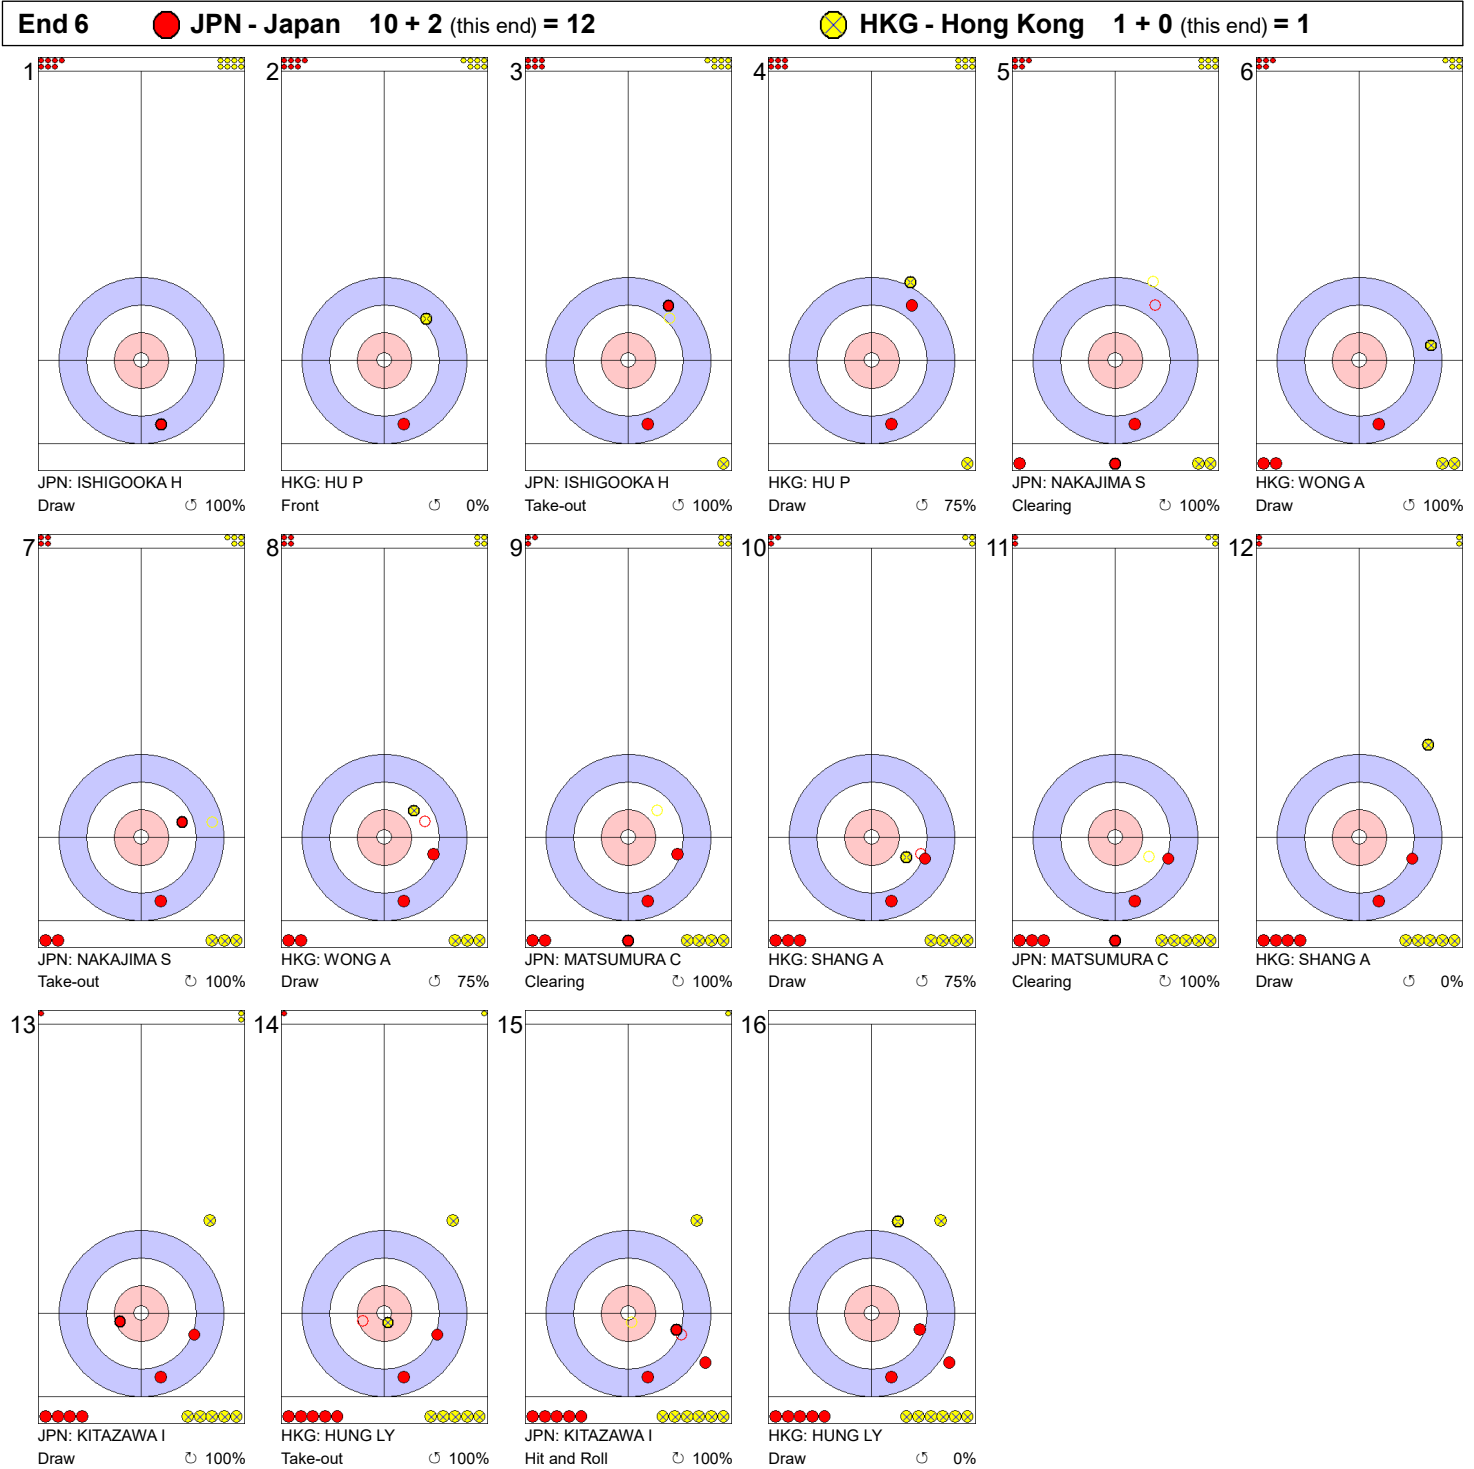

Game - Shot by Shot

Legend:
 ↻ Clockwise ↺ Counter-clockwise - Not considered

Game - Shot by Shot

Legend:
 ↻ Clockwise ↺ Counter-clockwise - Not considered

Game - Shot by Shot

Legend:
 ↻ Clockwise ↺ Counter-clockwise - Not considered

Game - Shot by Shot

End 4 ● **JPN - Japan 7 + 0 (this end) = 7** ⊗ **HKG - Hong Kong 0 + 1 (this end) = 1**

Legend:
 ↻ Clockwise ↺ Counter-clockwise - Not considered

Game - Shot by Shot

Legend:
 ↻ Clockwise ↺ Counter-clockwise - Not considered

Game - Shot by Shot

Legend:

↻	Clockwise	↻	Counter-clockwise	-	Not considered
---	-----------	---	-------------------	---	----------------

Game - Shot by Shot

Legend:
 ↻ Clockwise ↺ Counter-clockwise - Not considered