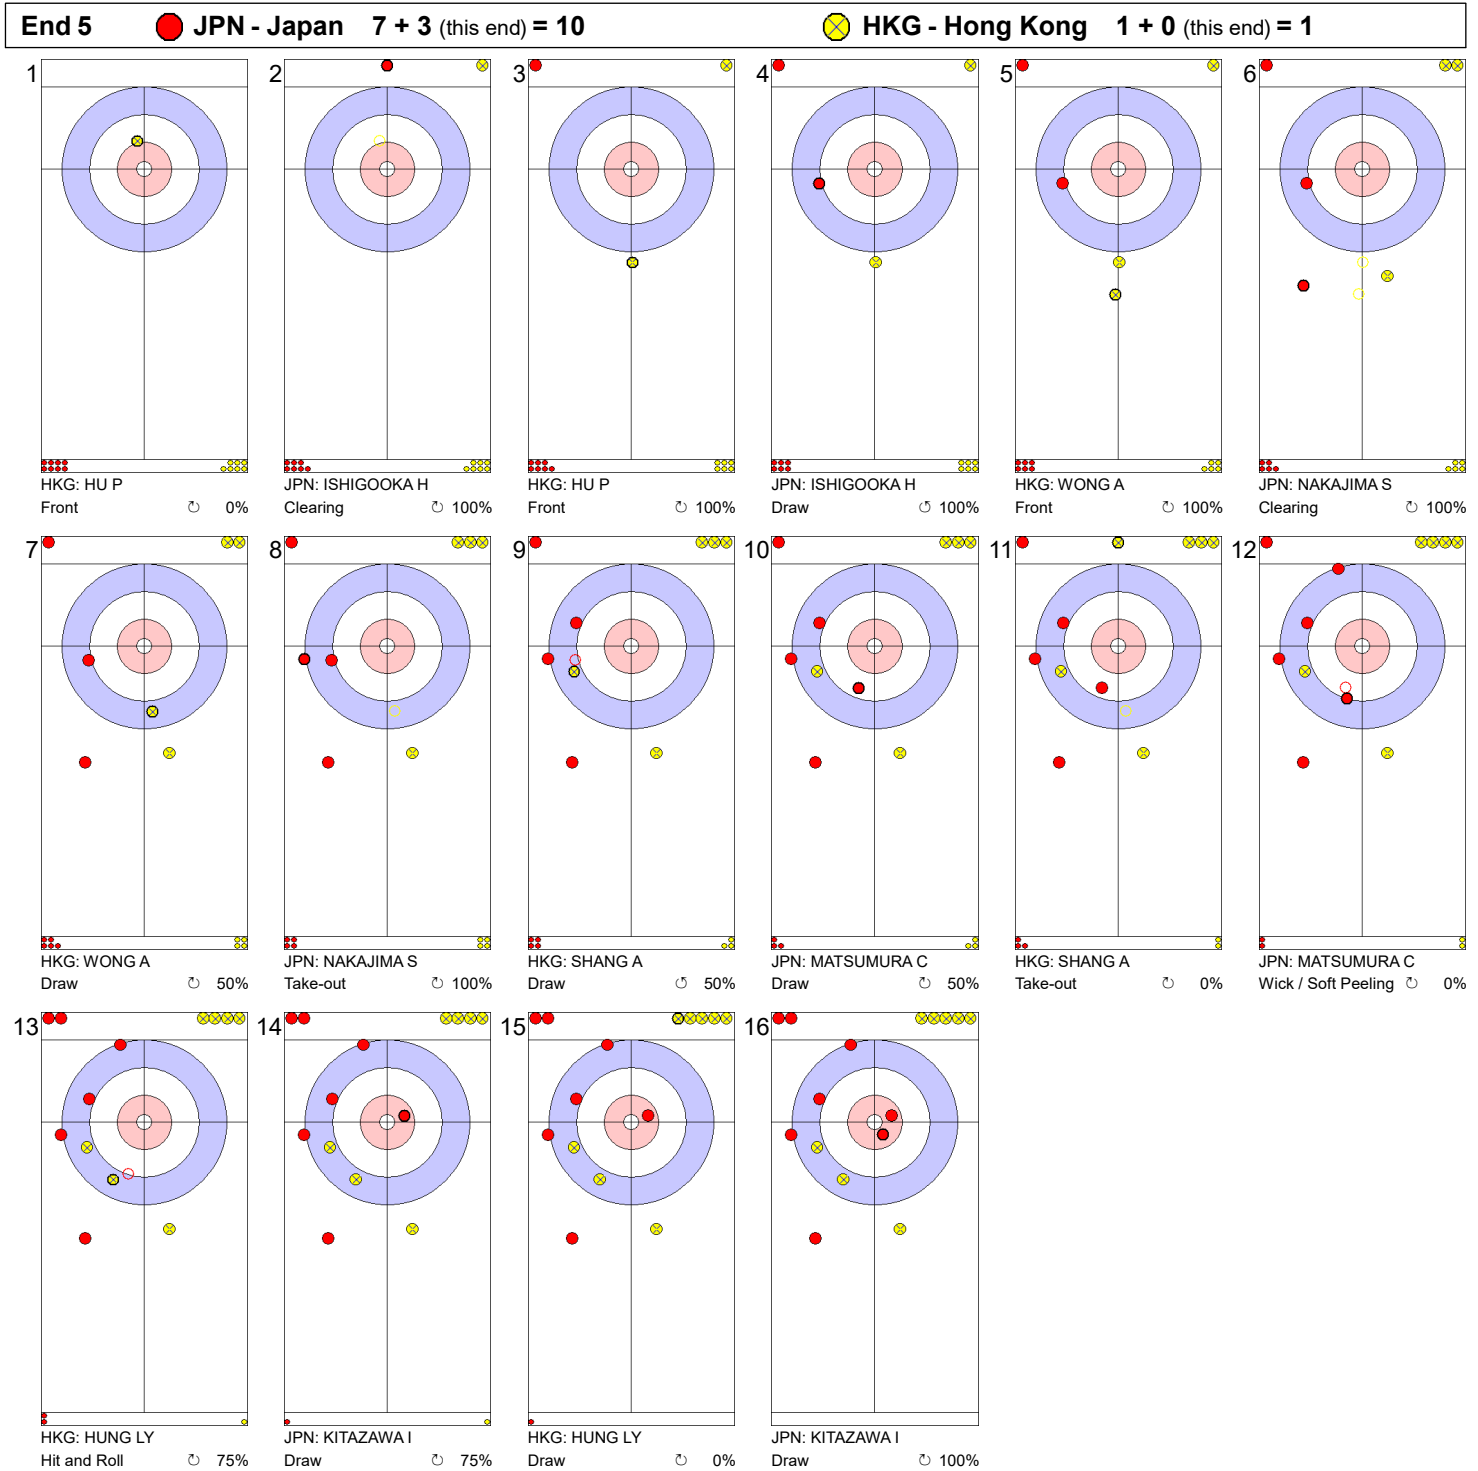

Game - Shot by Shot

Legend:
 ↻ Clockwise ↺ Counter-clockwise - Not considered

Game - Shot by Shot

Legend:
 ↻ Clockwise ↺ Counter-clockwise - Not considered

Game - Shot by Shot

Legend:
 ↻ Clockwise ↺ Counter-clockwise - Not considered

Game - Shot by Shot

End 4 ● **JPN - Japan 7 + 0 (this end) = 7** ⊗ **HKG - Hong Kong 0 + 1 (this end) = 1**

Legend:
 ↻ Clockwise ↺ Counter-clockwise - Not considered

Game - Shot by Shot

Legend:
 ↻ Clockwise ↺ Counter-clockwise - Not considered

Game - Shot by Shot

Legend:

↻	Clockwise	↻	Counter-clockwise	-	Not considered
---	-----------	---	-------------------	---	----------------

Game - Shot by Shot

Legend:
 ↻ Clockwise ↺ Counter-clockwise - Not considered